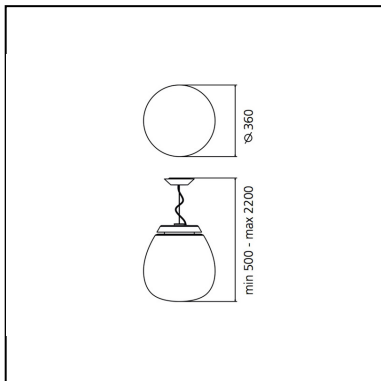

Empatia 36 Suspension

Carlotta de Bevilacqua
Paola di Arianello

IP20    Dimmerable: 

LUMINAIRE

- Watt: **24W**
- Voltage: **220-240V**
- Delivered lumens output: **1273lm**
- CCT: **3000K**
- Efficiency: **51%**
- Efficacy: **53.06lm/W**
- CRI: **90**
- Dimmable Typology: **Push**

PRODUCT CODE: 1823010A

FEATURES

- Article Code: **1823010A**
- Colour: **White**
- Installation: **Suspension**
- Material: **Blown glass, methacrylate, aluminum**
- Series: **Design Collection**
- design by: **Carlotta de Bevilacqua, Paola di Arianello**

DIMENSIONS

- Height: **cm 19.1**
- Diameter: **cm 36**
- Base Length: **cm 50**
- Max Height from ceiling: **cm 210**
- Glow Wire Test: **650°C**

SOURCES INCLUDED

- Category: **Led**
- Number: **1**
- Watt: **24W**
- Color temperature (K): **3000K**
- CRI: **90**